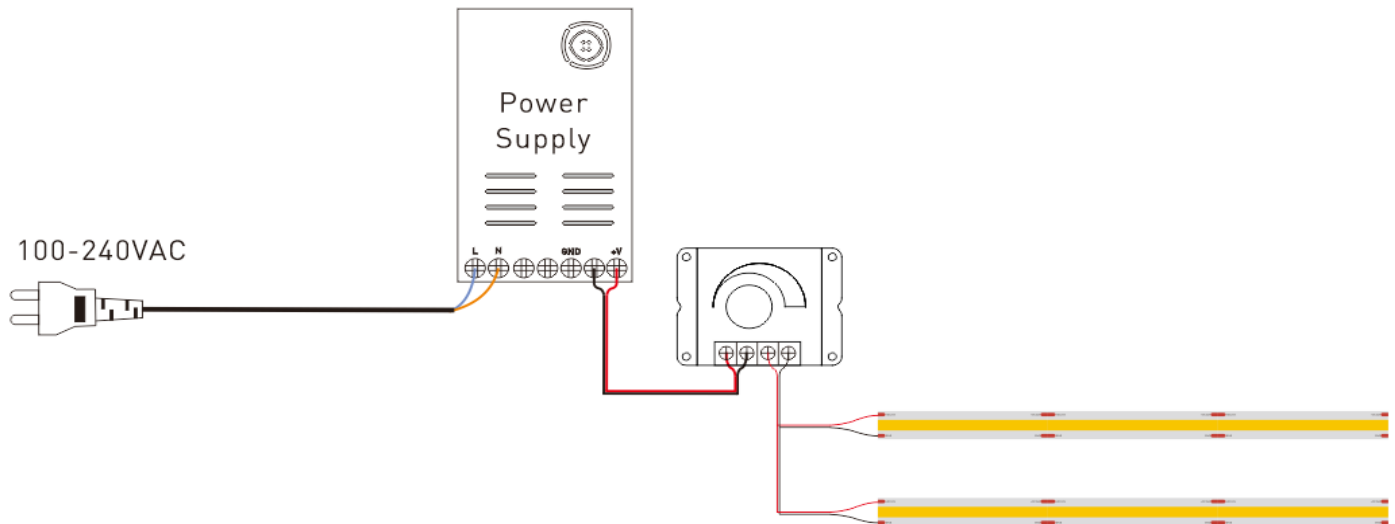

Product Specification

Series: COB LED

Picture

12V

Dimensions

Specifications

Item NO.						
LED Chip/Meter	252					
Input Voltage	12Vdc					
Cutting Length	50mm					
PCB	8mm/2oz					
Power	8W/m					
Ra	Ra 80+			Ra 90+		
CCT	2700K	3000K	4000-6500K	2700K	3000K	4000-6500K
Brightness	760Lm/M	800Lm/M	840Lm/M	640Lm/M	680Lm/M	760Lm/M
Efficiency	95Lm/W	100Lm/W	105Lm/W	80Lm/W	85Lm/W	95Lm/W
Package Length	5 meters					
Size	Width: 8mm; Height: 1.6mm					
Lifespan	50,000 H					
Working Temperature	-20°C - 40°C					
Storage Temperature	-20°C - 45°C					

* The above measurements of watts, brightness and efficiency allowance tolerance $\pm 10\%$.

* The above measurements are based on IP20.

Temperature Curve 12V

- * The above curves based on 30 minutes testing data. The Temp. changes after powering within 30 minutes.
- * The x-axis indicates the minutes from 1 minutes to 30 minutes.
- * The y-axis indicates the changes of temperatures in Glue, PCB and Room.

Brightness Consistency

The following charts shows the voltage, lumen and brightness drop on each meter.

12Vdc

Chart1, Based on 5m Running

Length	1m	2m	3m	4m	5m
Voltage	11,5	11,15	10,95	10,83	10,82
Lumen	687,25	475,68	354,78	282,24	276,19
Drop	0,00%	-30,79%	-48,38%	-58,93%	-59,81%

Installation Ways

* The max running length is 5 (12V) meters, for over 5 (12V) meters please connect in parallel.

* Make sure of the total watts of COB Strip lights is less than 80% of the power supply's max output.