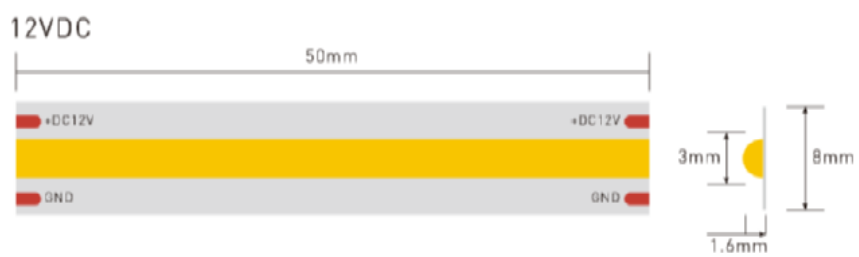

Product Specification

Series: COB LED

Picture

12V

Dimensions

Specifications

Item NO.						
LED Chip/Meter	252					
Input Voltage	12Vdc					
Cutting Length	50mm					
PCB	8mm/2oz					
Power	8W/m					
Ra	Ra 80+			Ra 90+		
CCT	2700K	3000K	4000-6500K	2700K	3000K	4000-6500K
Brightness	760Lm/M	800Lm/M	840Lm/M	640Lm/M	680Lm/M	760Lm/M
Efficiency	95Lm/W	100Lm/W	105Lm/W	80Lm/W	85Lm/W	95Lm/W
Package Length	5 meters					
Size	Width: 8mm; Height: 1.6mm					
Lifespan	50,000 H					
Working Temperature	-20°C - 40°C					
Storage Temperature	-20°C - 45°C					

* The above measurements of watts, brightness and efficiency allowance tolerance $\pm 10\%$.

* The above measurements are based on IP20.

Temperature Curve 12V

- * The above curves based on 30 minutes testing data. The Temp. changes after powering within 30 minutes.
- * The x-axis indicates the minutes from 1 minutes to 30 minutes.
- * The y-axis indicates the changes of temperatures in Glue, PCB and Room.

Brightness Consistency

The following charts shows the voltage, lumen and brightness drop on each meter.

12Vdc

Chart1, Based on 5m Running

Length	1m	2m	3m	4m	5m
Voltage	11,5	11,15	10,95	10,83	10,82
Lumen	687,25	475,68	354,78	282,24	276,19
Drop	0,00%	-30,79%	-48,38%	-58,93%	-59,81%

Installation Ways

* The max running length is 5 (12V) meters, for over 5 (12V) meters please connect in parallel.

* Make sure of the total watts of COB Strip lights is less than 80% of the power supply's max output.