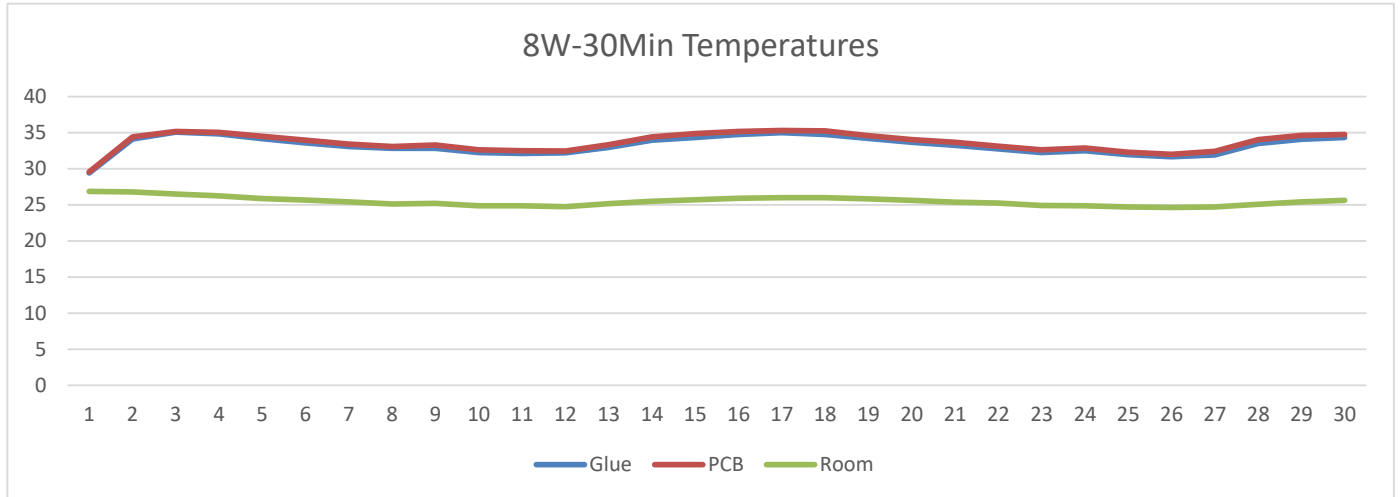

Product Specification

Series: COB LED

Picture

12V

Dimensions

Specifications

Item NO.						
LED Chip/Meter	252					
Input Voltage	12Vdc					
Cutting Length	50mm					
PCB	8mm/2oz					
Power	8W/m					
Ra	Ra 80+			Ra 90+		
CCT	2700K	3000K	4000-6500K	2700K	3000K	4000-6500K
Brightness	760Lm/M	800Lm/M	840Lm/M	640Lm/M	680Lm/M	760Lm/M
Efficiency	95Lm/W	100Lm/W	105Lm/W	80Lm/W	85Lm/W	95Lm/W
Package Length	5 meters					
Size	Width: 8mm; Height: 1.6mm					
Lifespan	50,000 H					
Working Temperature	-20°C - 40°C					
Storage Temperature	-20°C - 45°C					

* The above measurements of watts, brightness and efficiency allowance tolerance $\pm 10\%$.

* The above measurements are based on IP20.

Temperature Curve 12V

- * The above curves based on 30 minutes testing data. The Temp. changes after powering within 30 minutes.
- * The x-axis indicates the minutes from 1 minutes to 30 minutes.
- * The y-axis indicates the changes of temperatures in Glue, PCB and Room.

Brightness Consistency

The following charts shows the voltage, lumen and brightness drop on each meter.

12Vdc

Chart1, Based on 5m Running

Length	1m	2m	3m	4m	5m
Voltage	11,5	11,15	10,95	10,83	10,82
Lumen	687,25	475,68	354,78	282,24	276,19
Drop	0,00%	-30,79%	-48,38%	-58,93%	-59,81%

Chart2, Based on 4m Running

Length	1m	2m	3m	4m
Voltage	11,52	11,22	11,05	11,02
Lumen	699,34	517,99	415,23	397,09
Drop	0,00%	-25,93%	-40,63%	-43,22%

Chart3, Based on 3m Running

Length	1m	2m	3m
Voltage	11,55	11,35	11,30
Lumen	717,48	596,58	566,35
Drop	0,00%	-16,85%	-21,06%